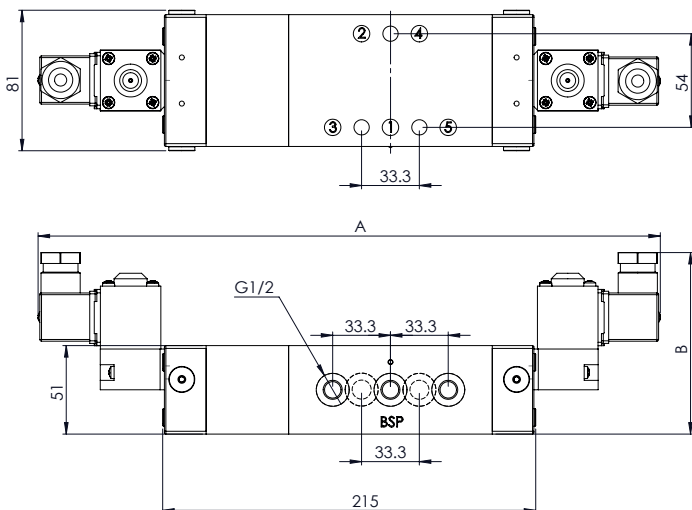

DIMENSIONS (mm)

5/2 Position

COIL TYPE

COIL TYPE	A	B
Plug & Socket	223	105
MC30 Coil	215	100
Terminal Box	220	114
ExnA SS Terminal Box	236	126
Exd	236	126
Exia	188	120
Ex e mb SS Terminal Box	236	126

5/3 Position

COIL TYPE

COIL TYPE	A	B
Plug & Socket	357	105
MC30 Coil	341	100
Terminal Box	351	114
ExnA SS Terminal Box	383	126
Exd	383	126
Exia	287	120
Ex e mb SS Terminal Box	383	126