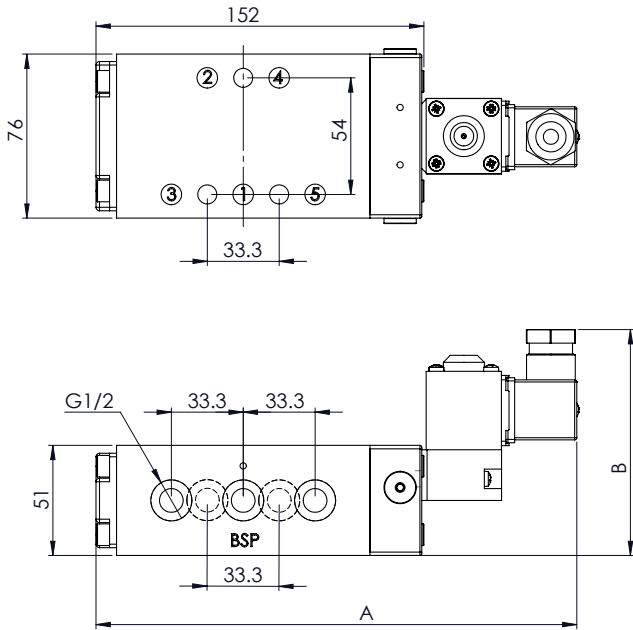

DIMENSIONS (mm)

5/2 Position

COIL TYPE

COIL TYPE	A	B
Plug & Socket	223	105
MC30 Coil	215	100
Terminal Box	220	114
ExnA SS Terminal Box	236	126
Exd	236	126
Exia	188	120
Ex e mb SS Terminal Box	236	126

5/3 Position

COIL TYPE

COIL TYPE	A	B
Plug & Socket	357	105
MC30 Coil	341	100
Terminal Box	351	114
ExnA SS Terminal Box	383	126
Exd	383	126
Exia	287	120
Ex e mb SS Terminal Box	383	126